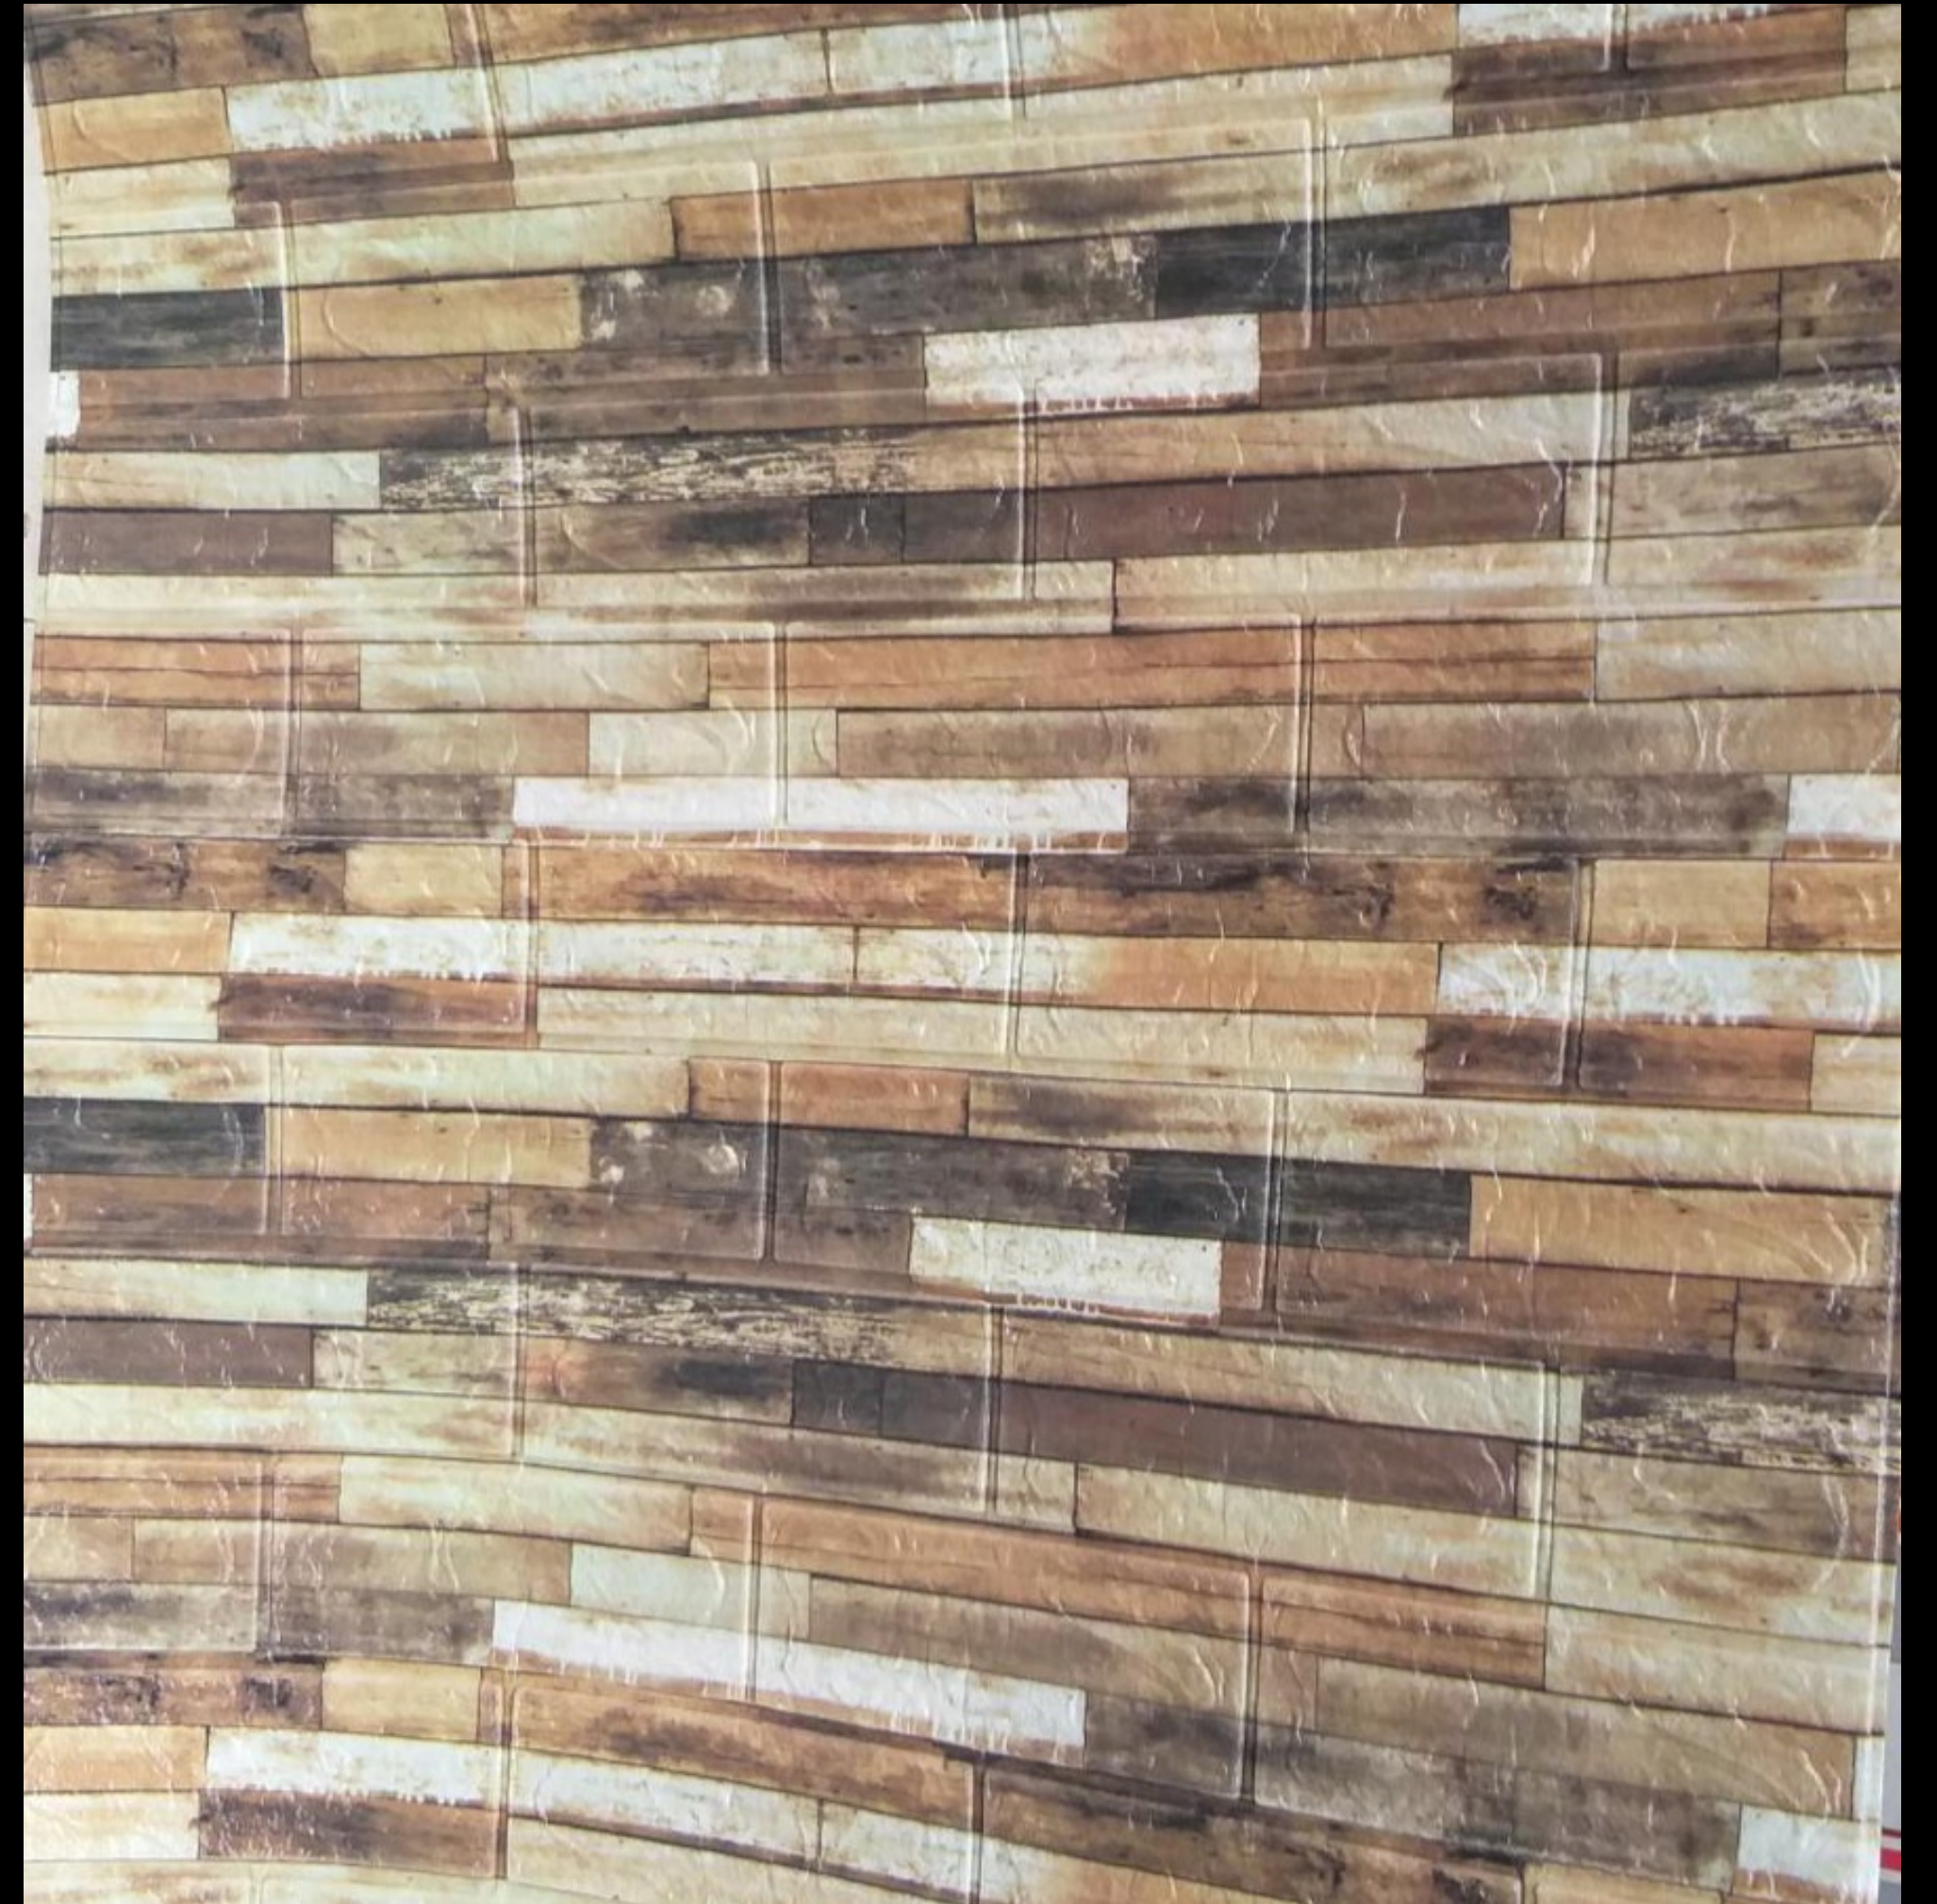

series (B) BRICK TEXTURE