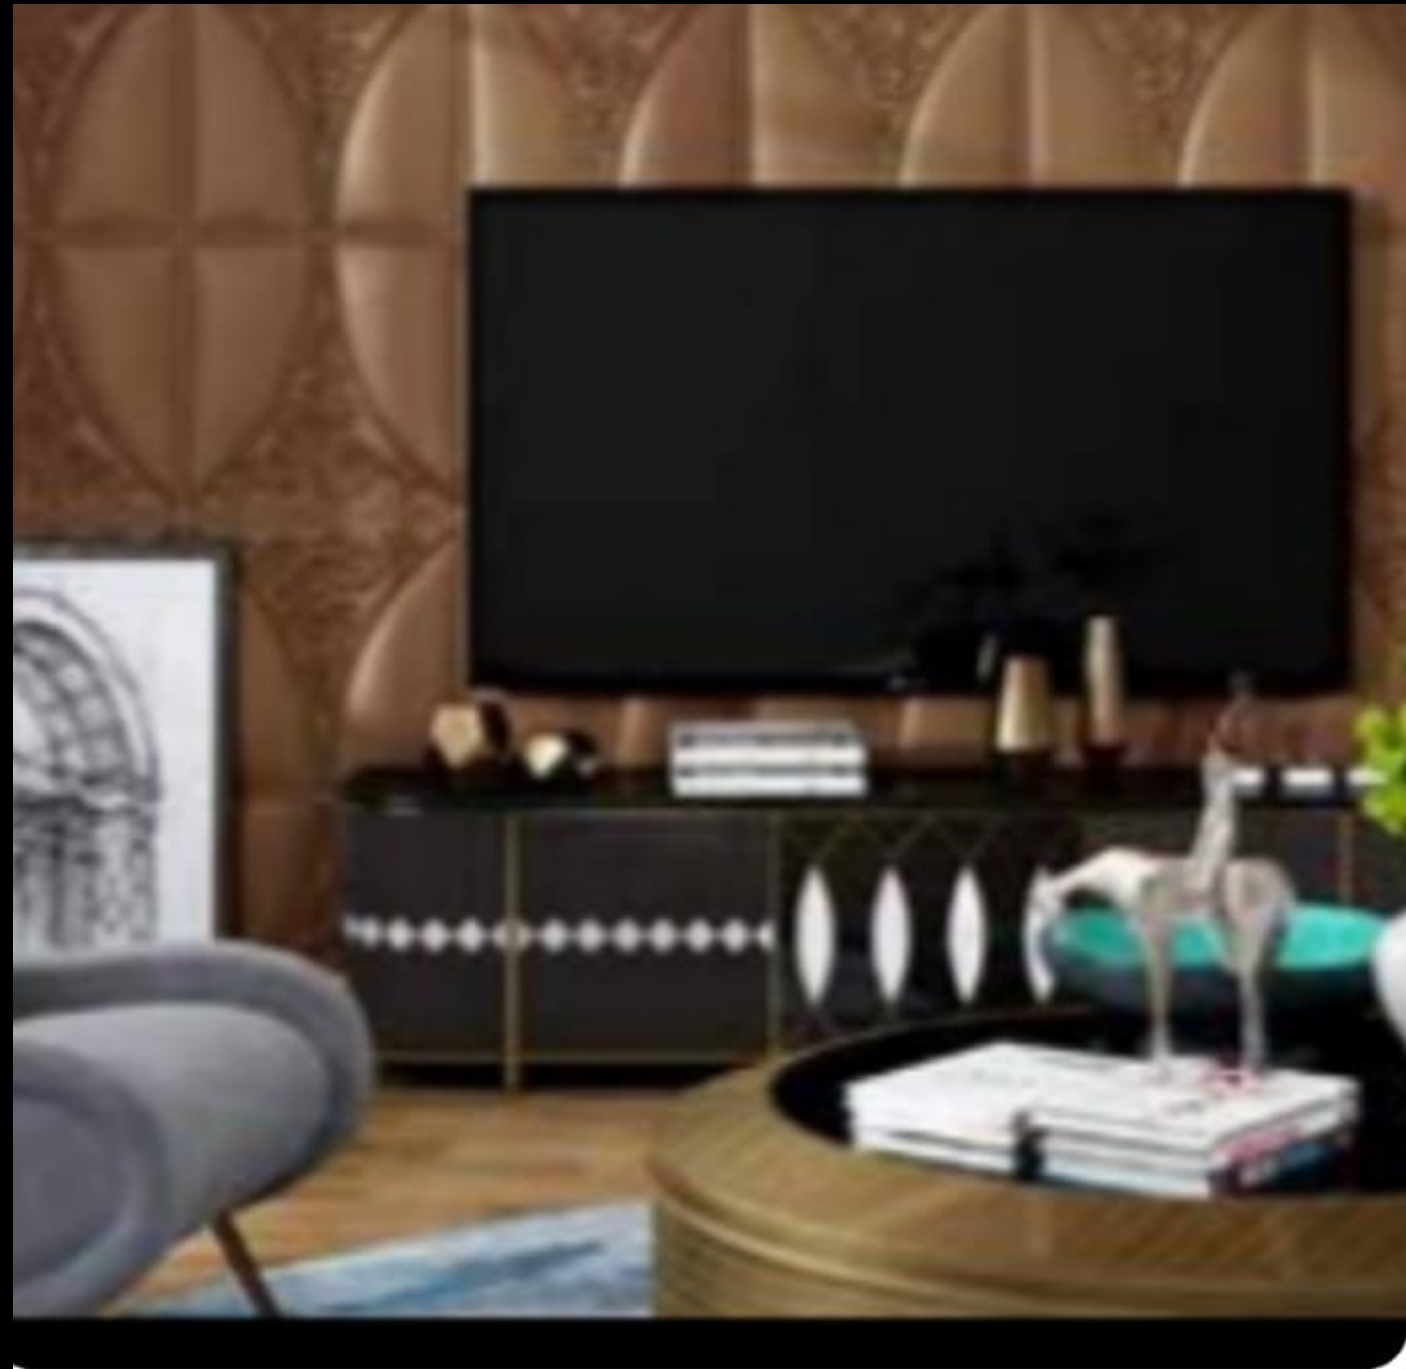

LEATHER TEXTURE
series (B)