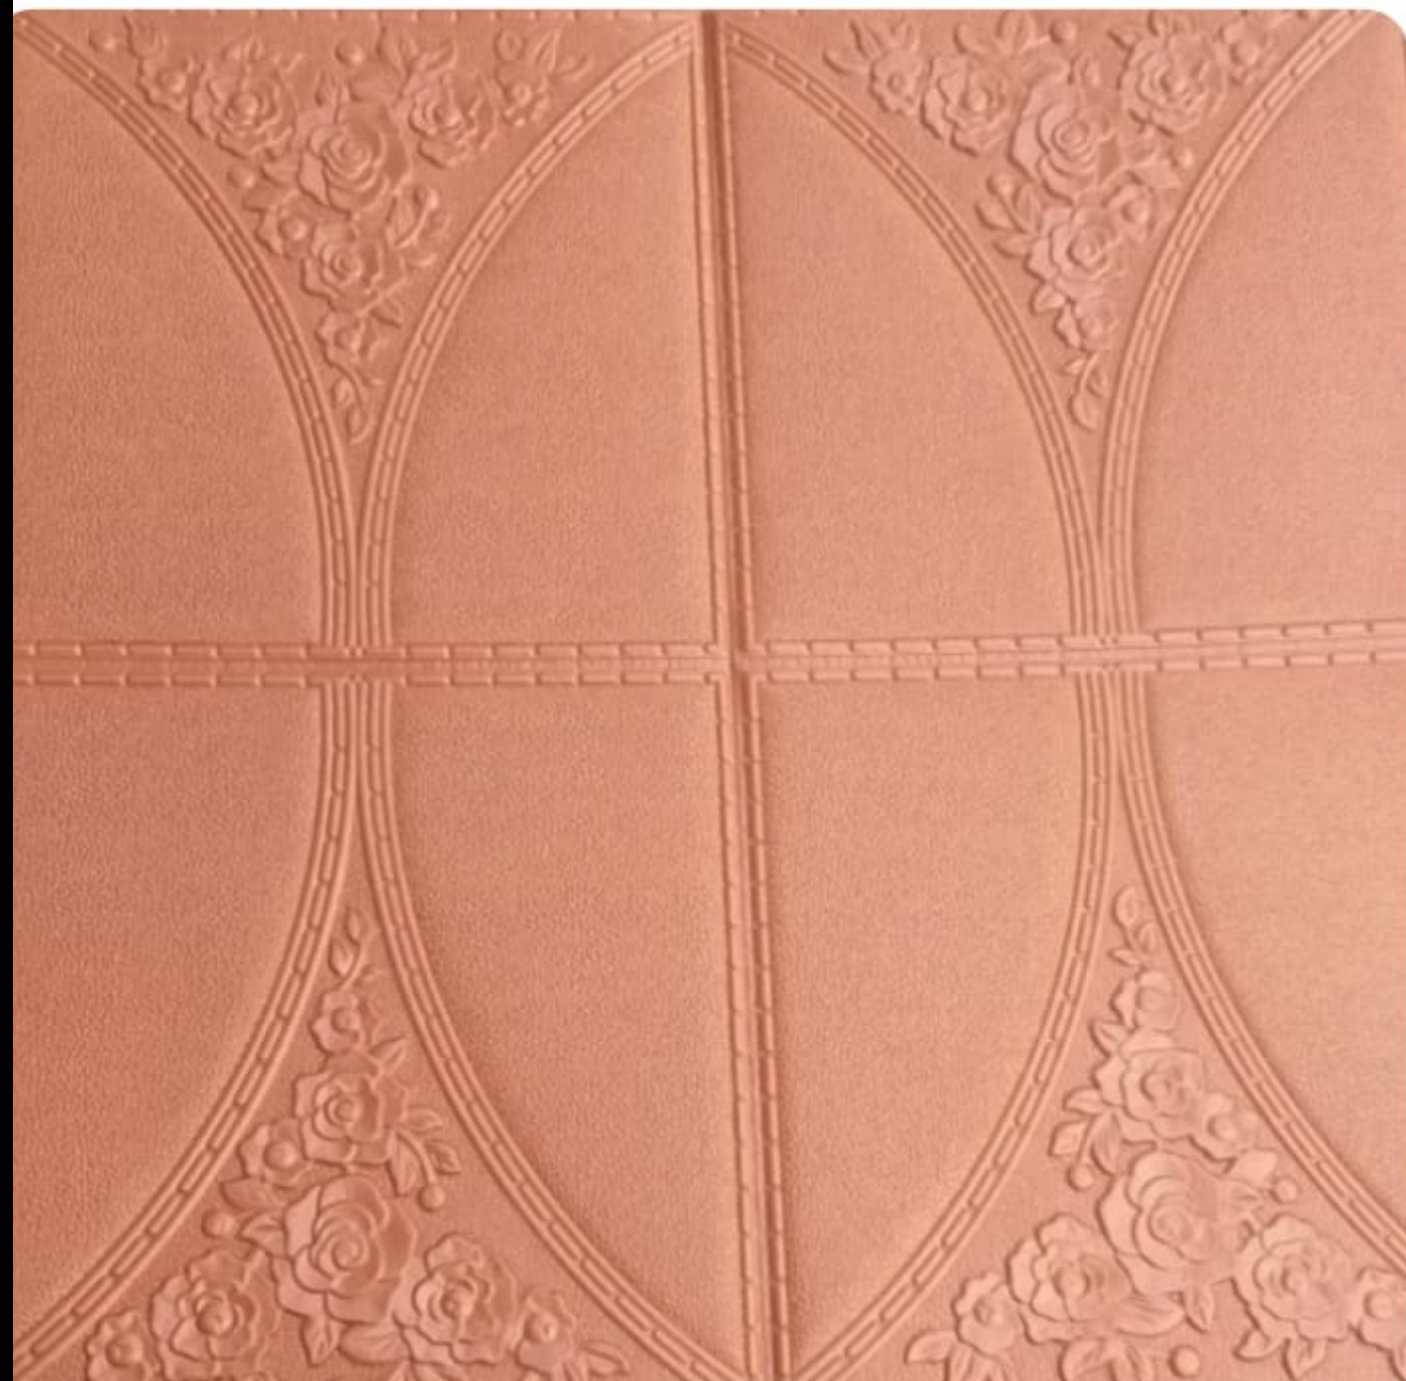

LEATHER TEXTURE
series (B)