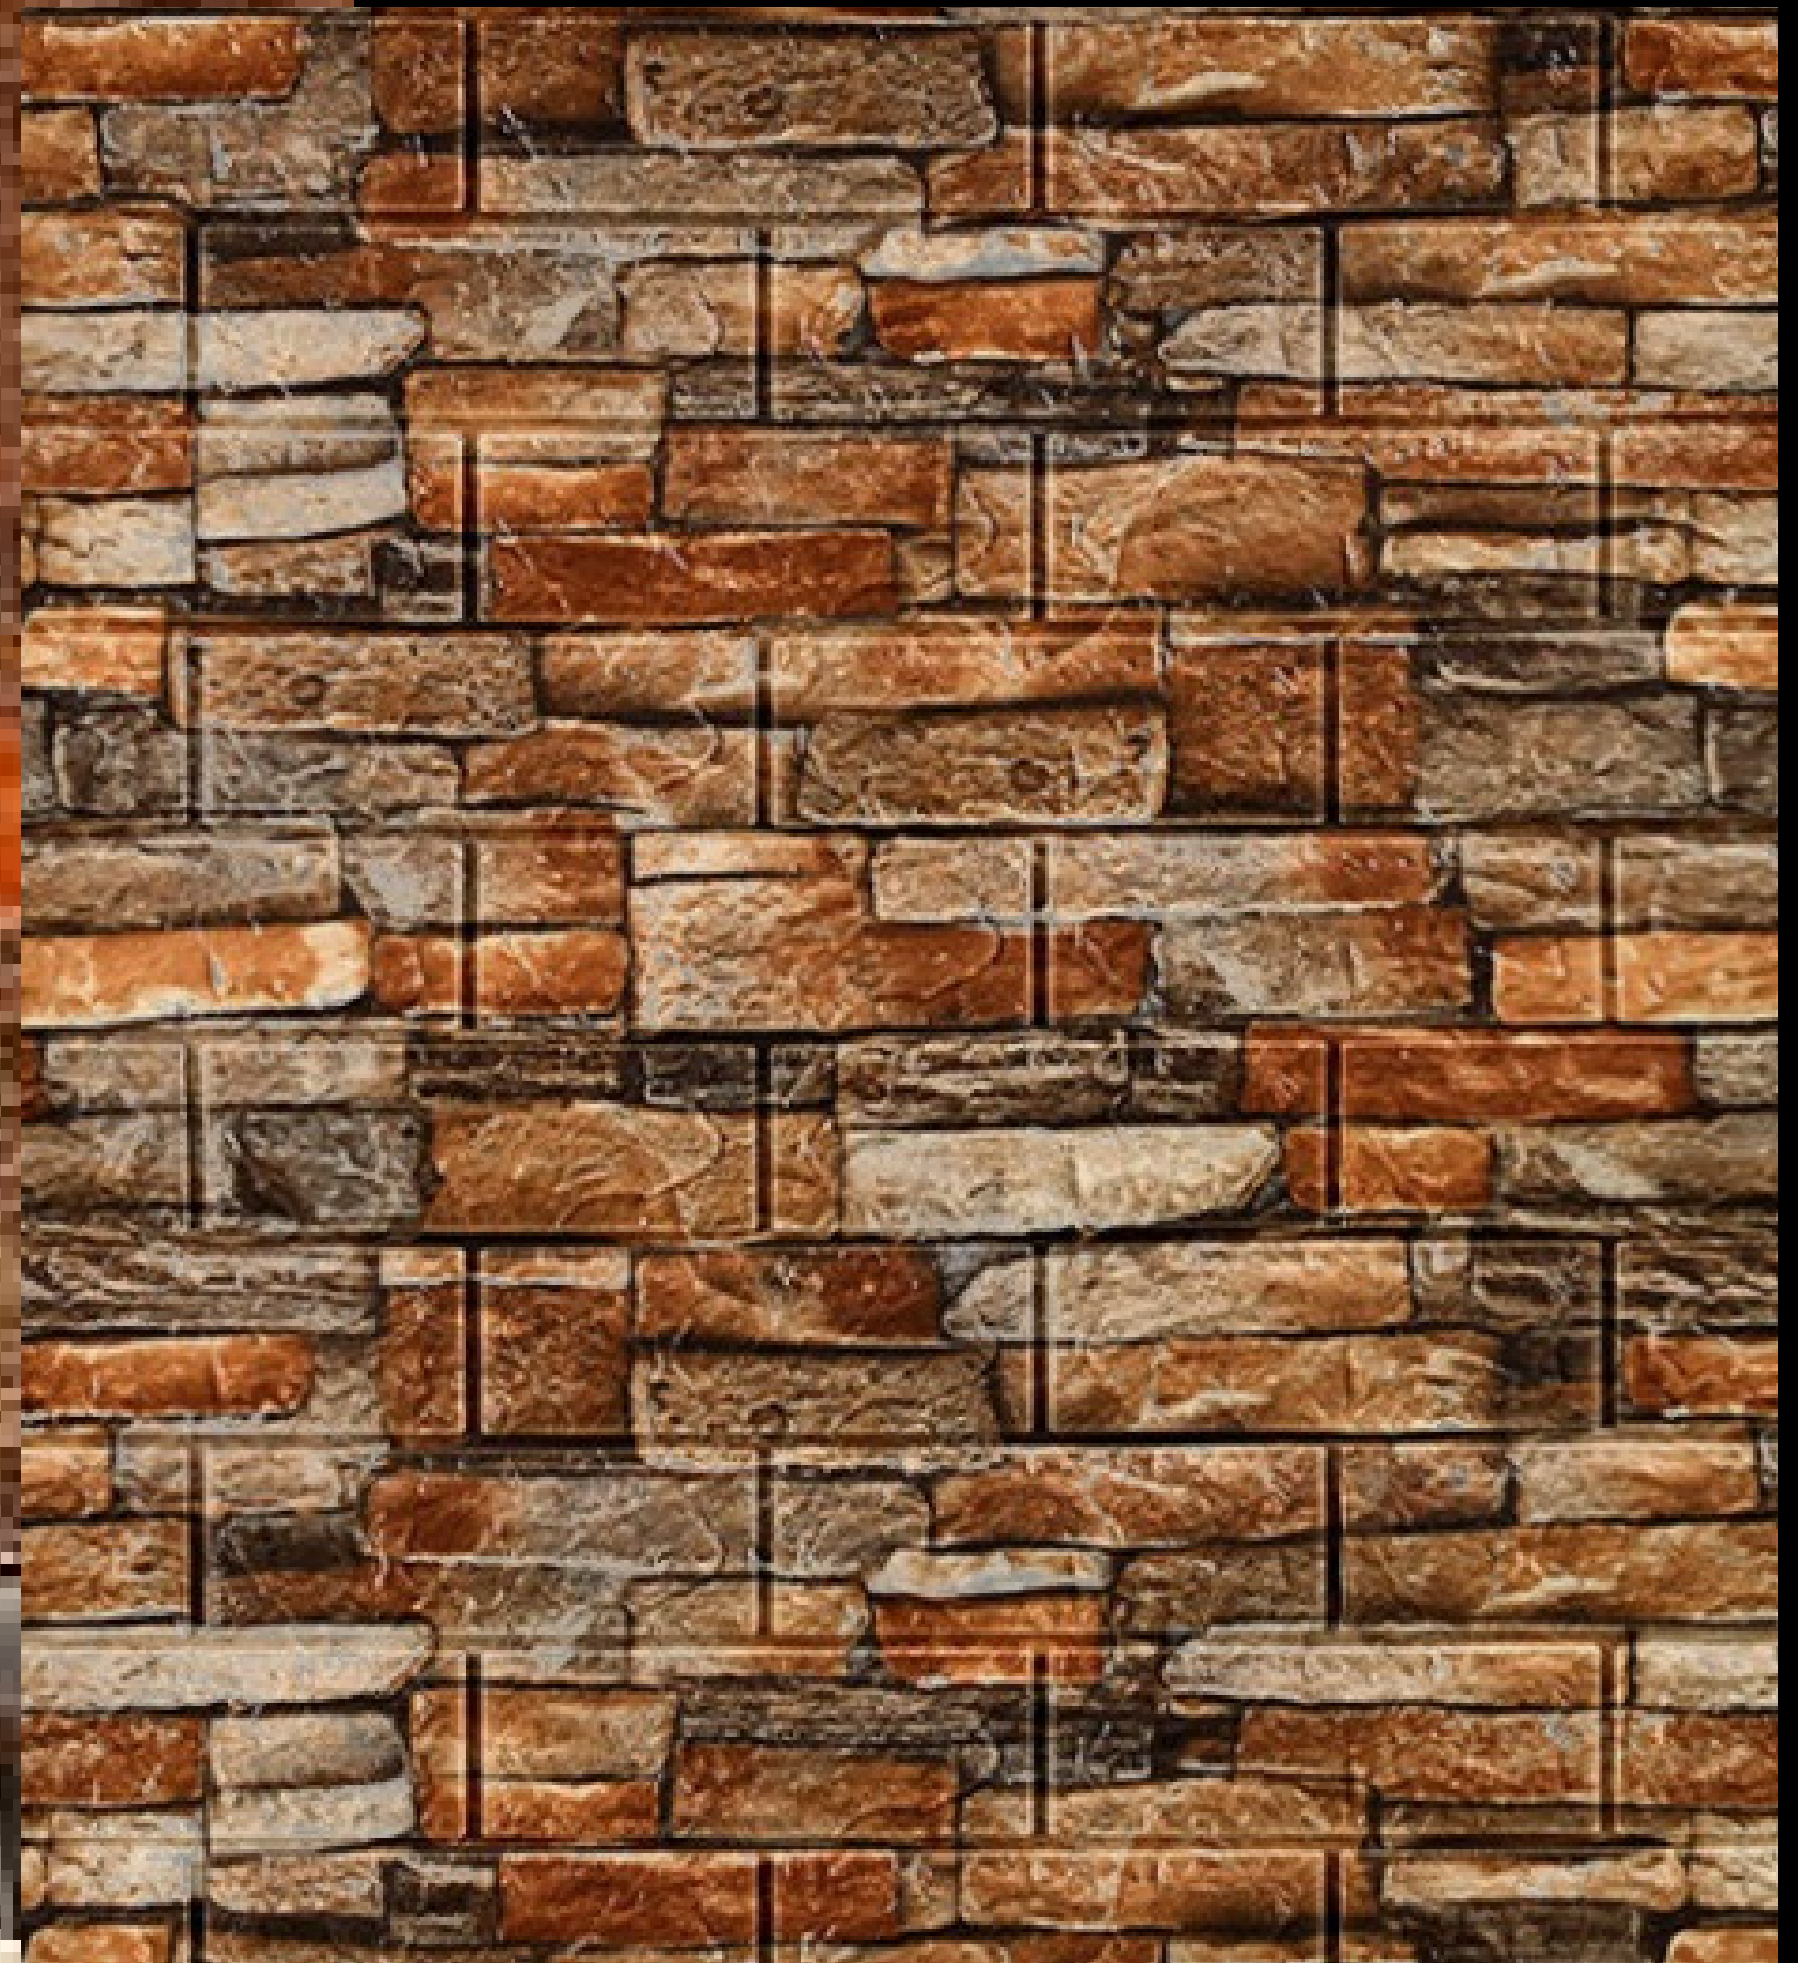

MULTI BRICK series (B)