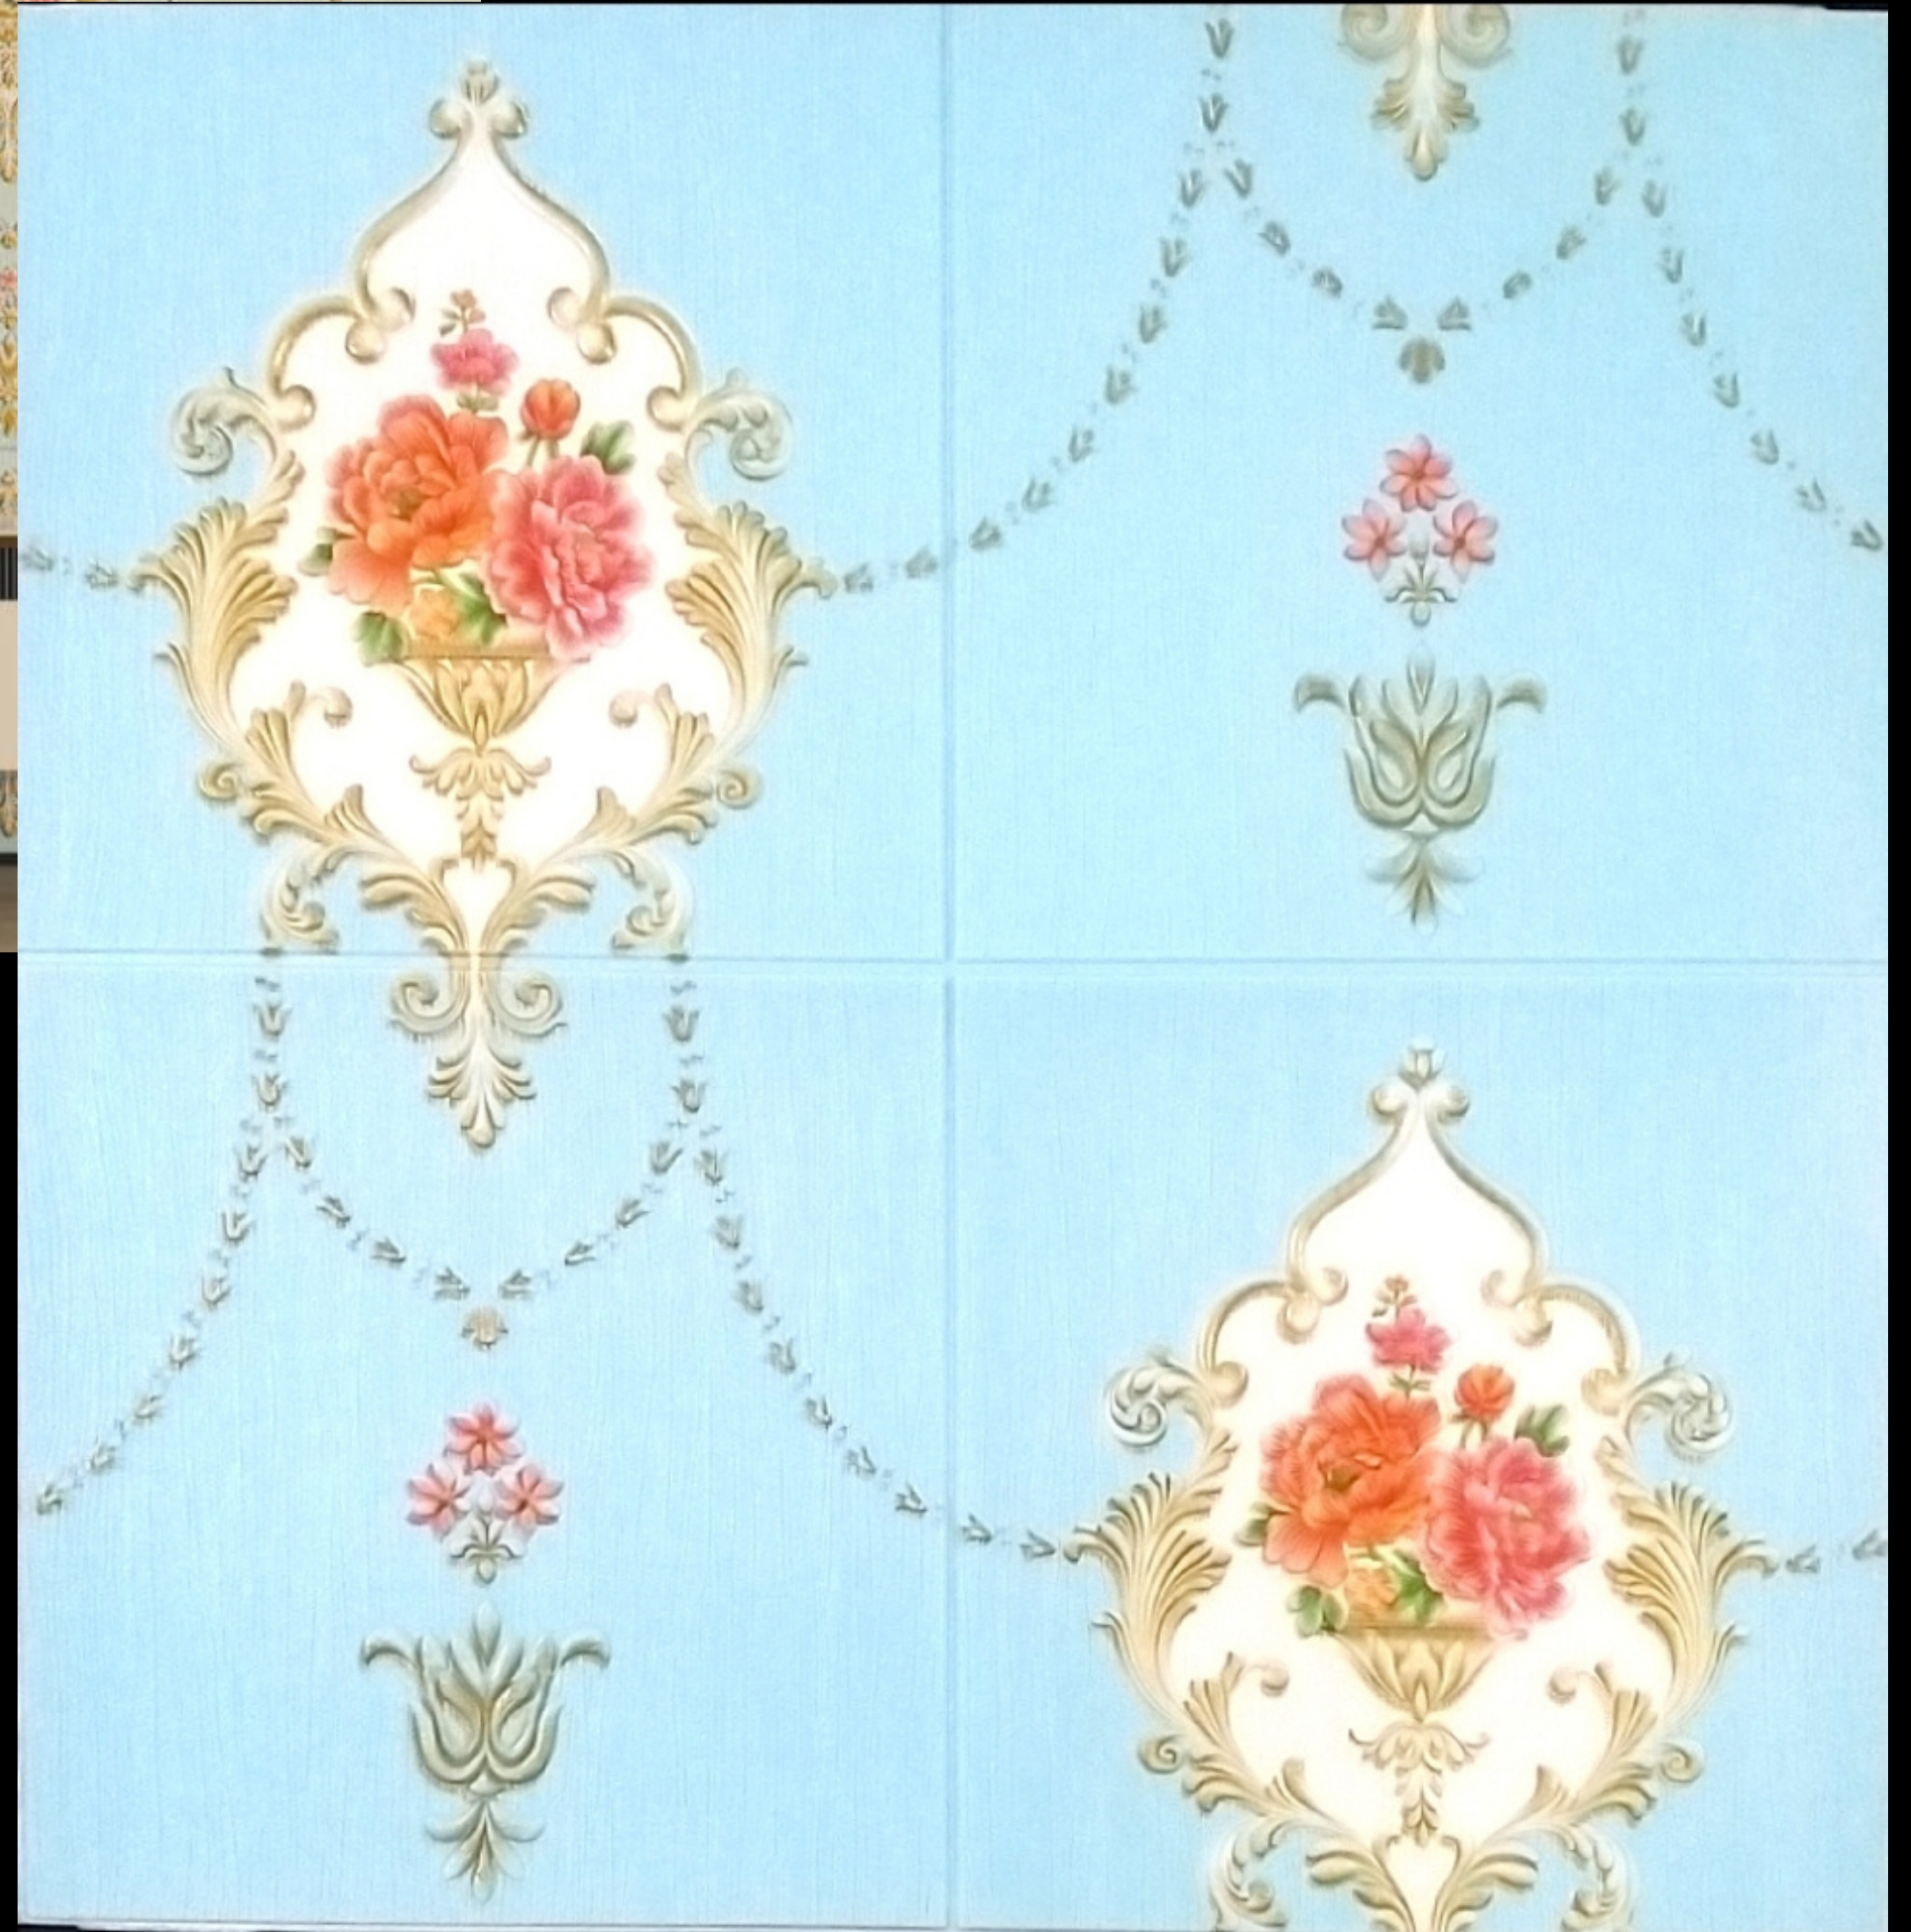

series (C)

ROYAL FEEL