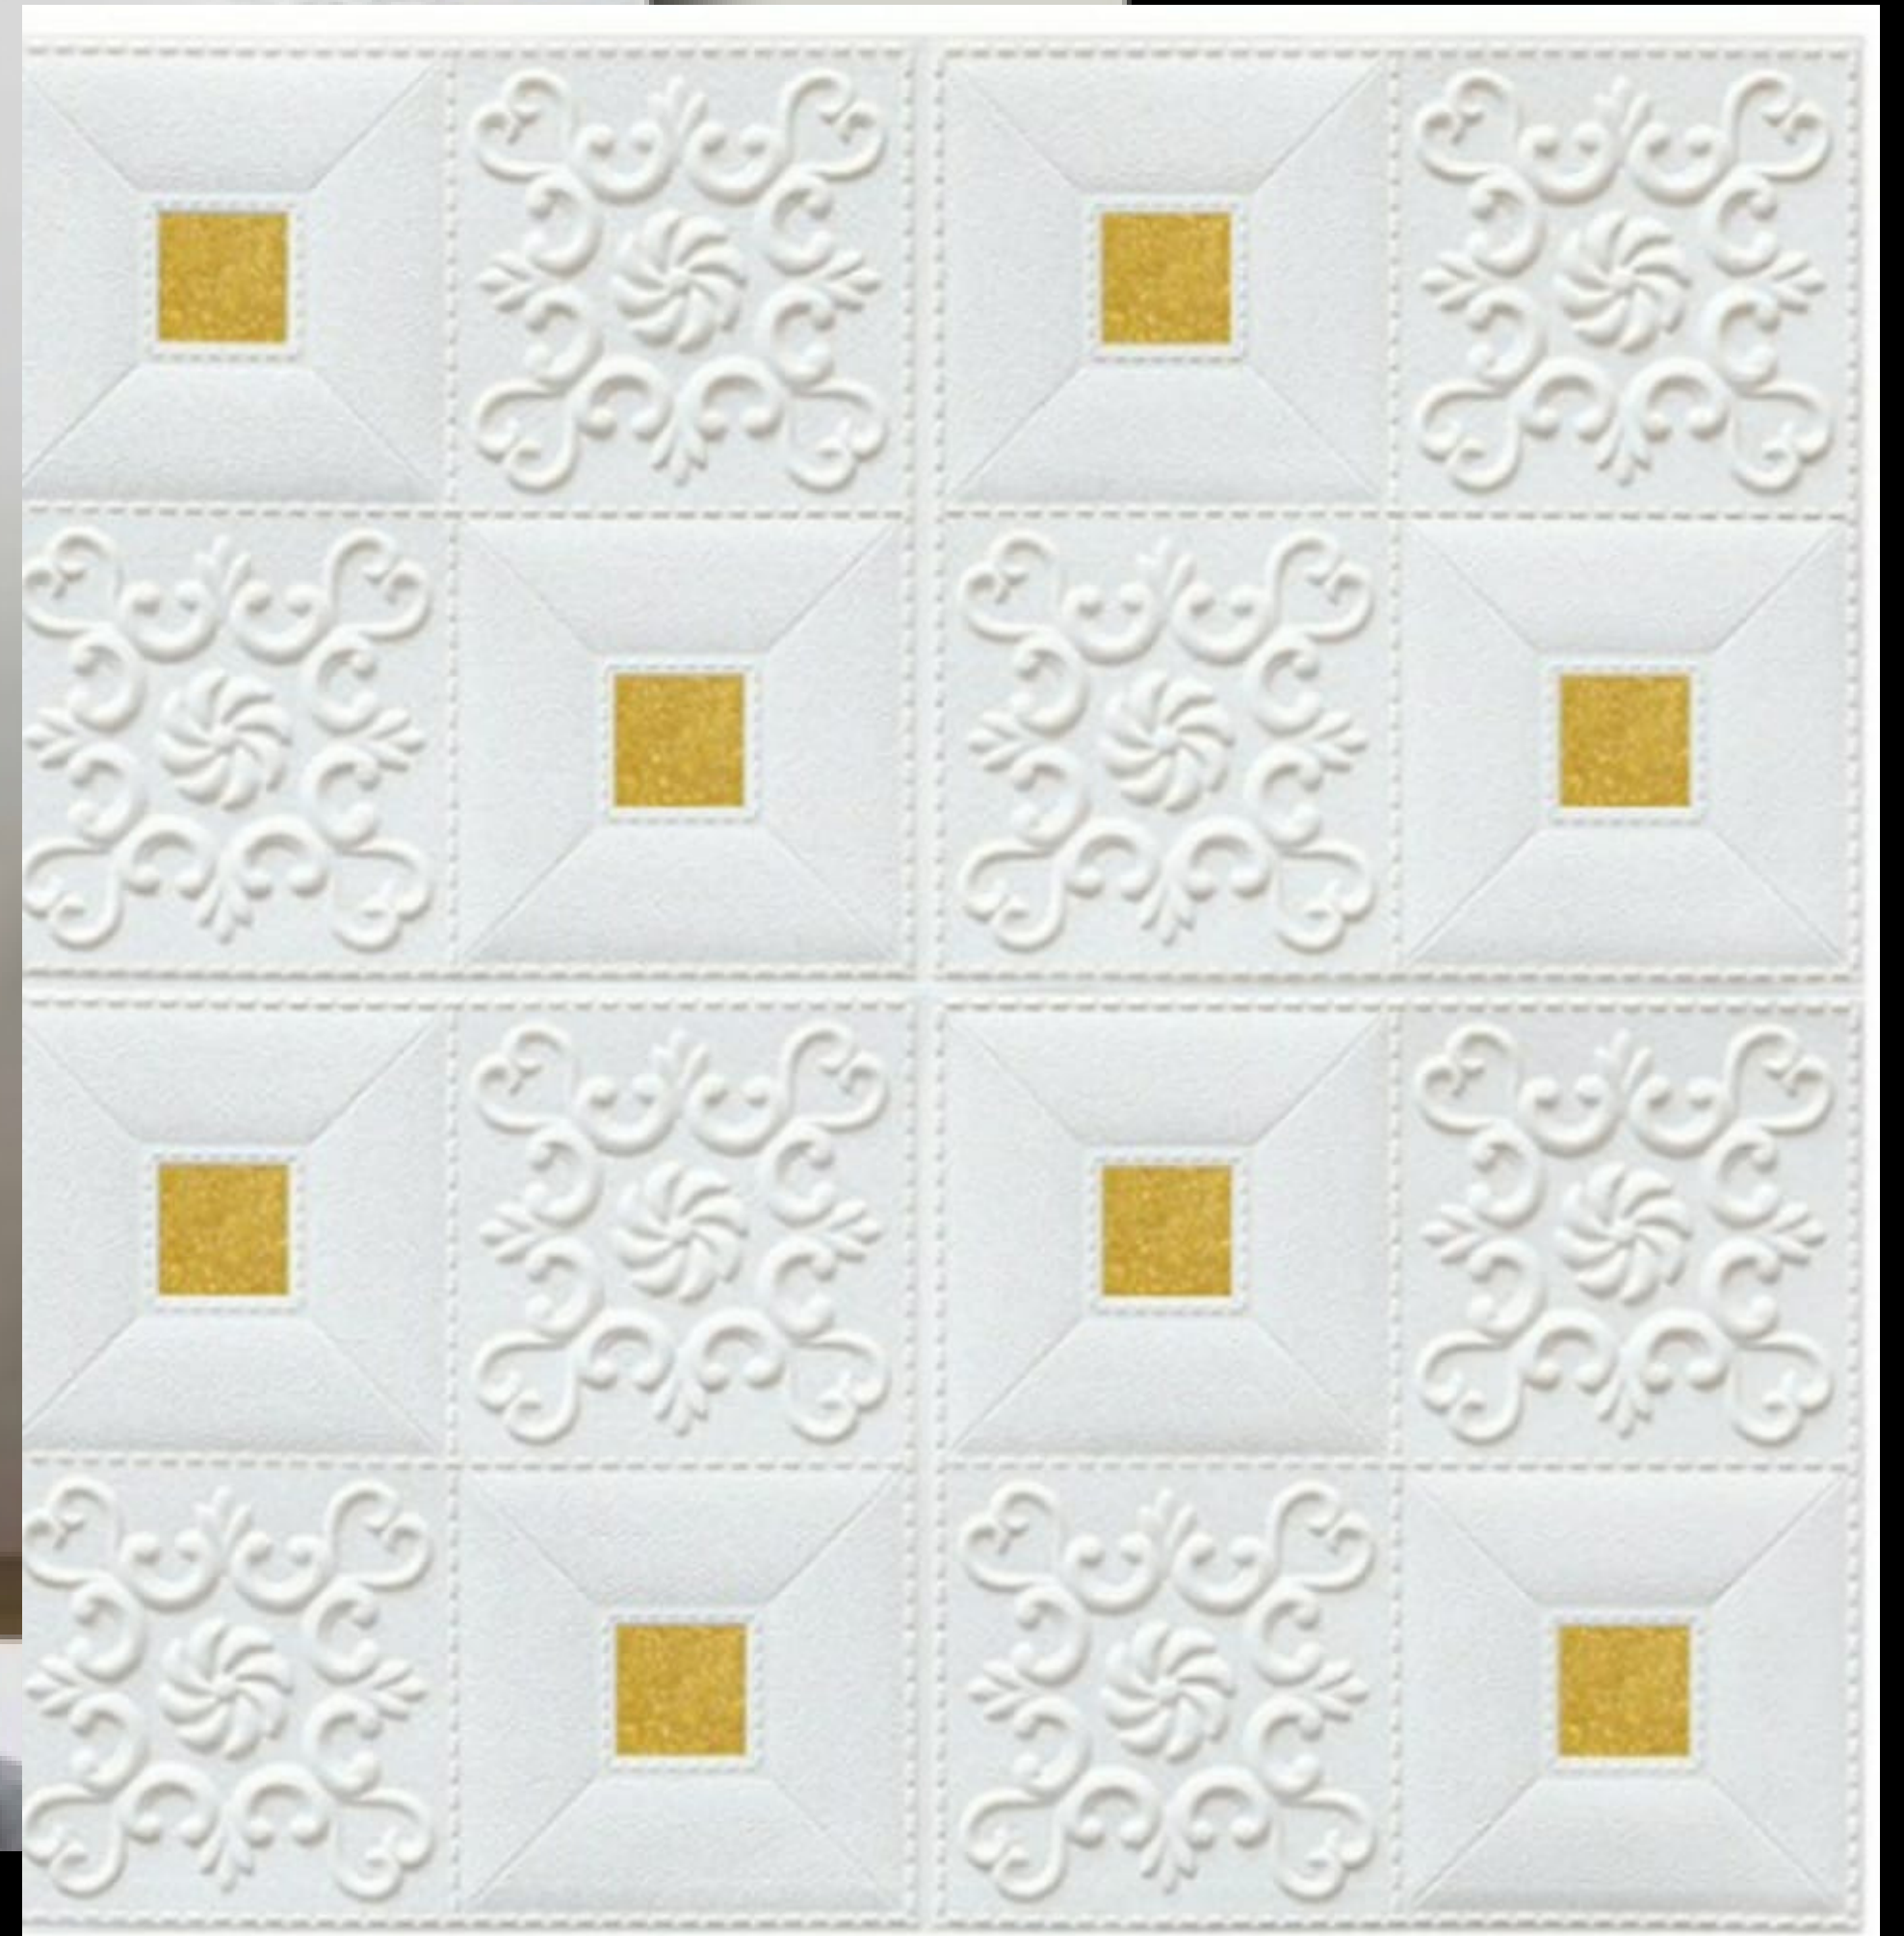

series (B)

COSMOS STYLE