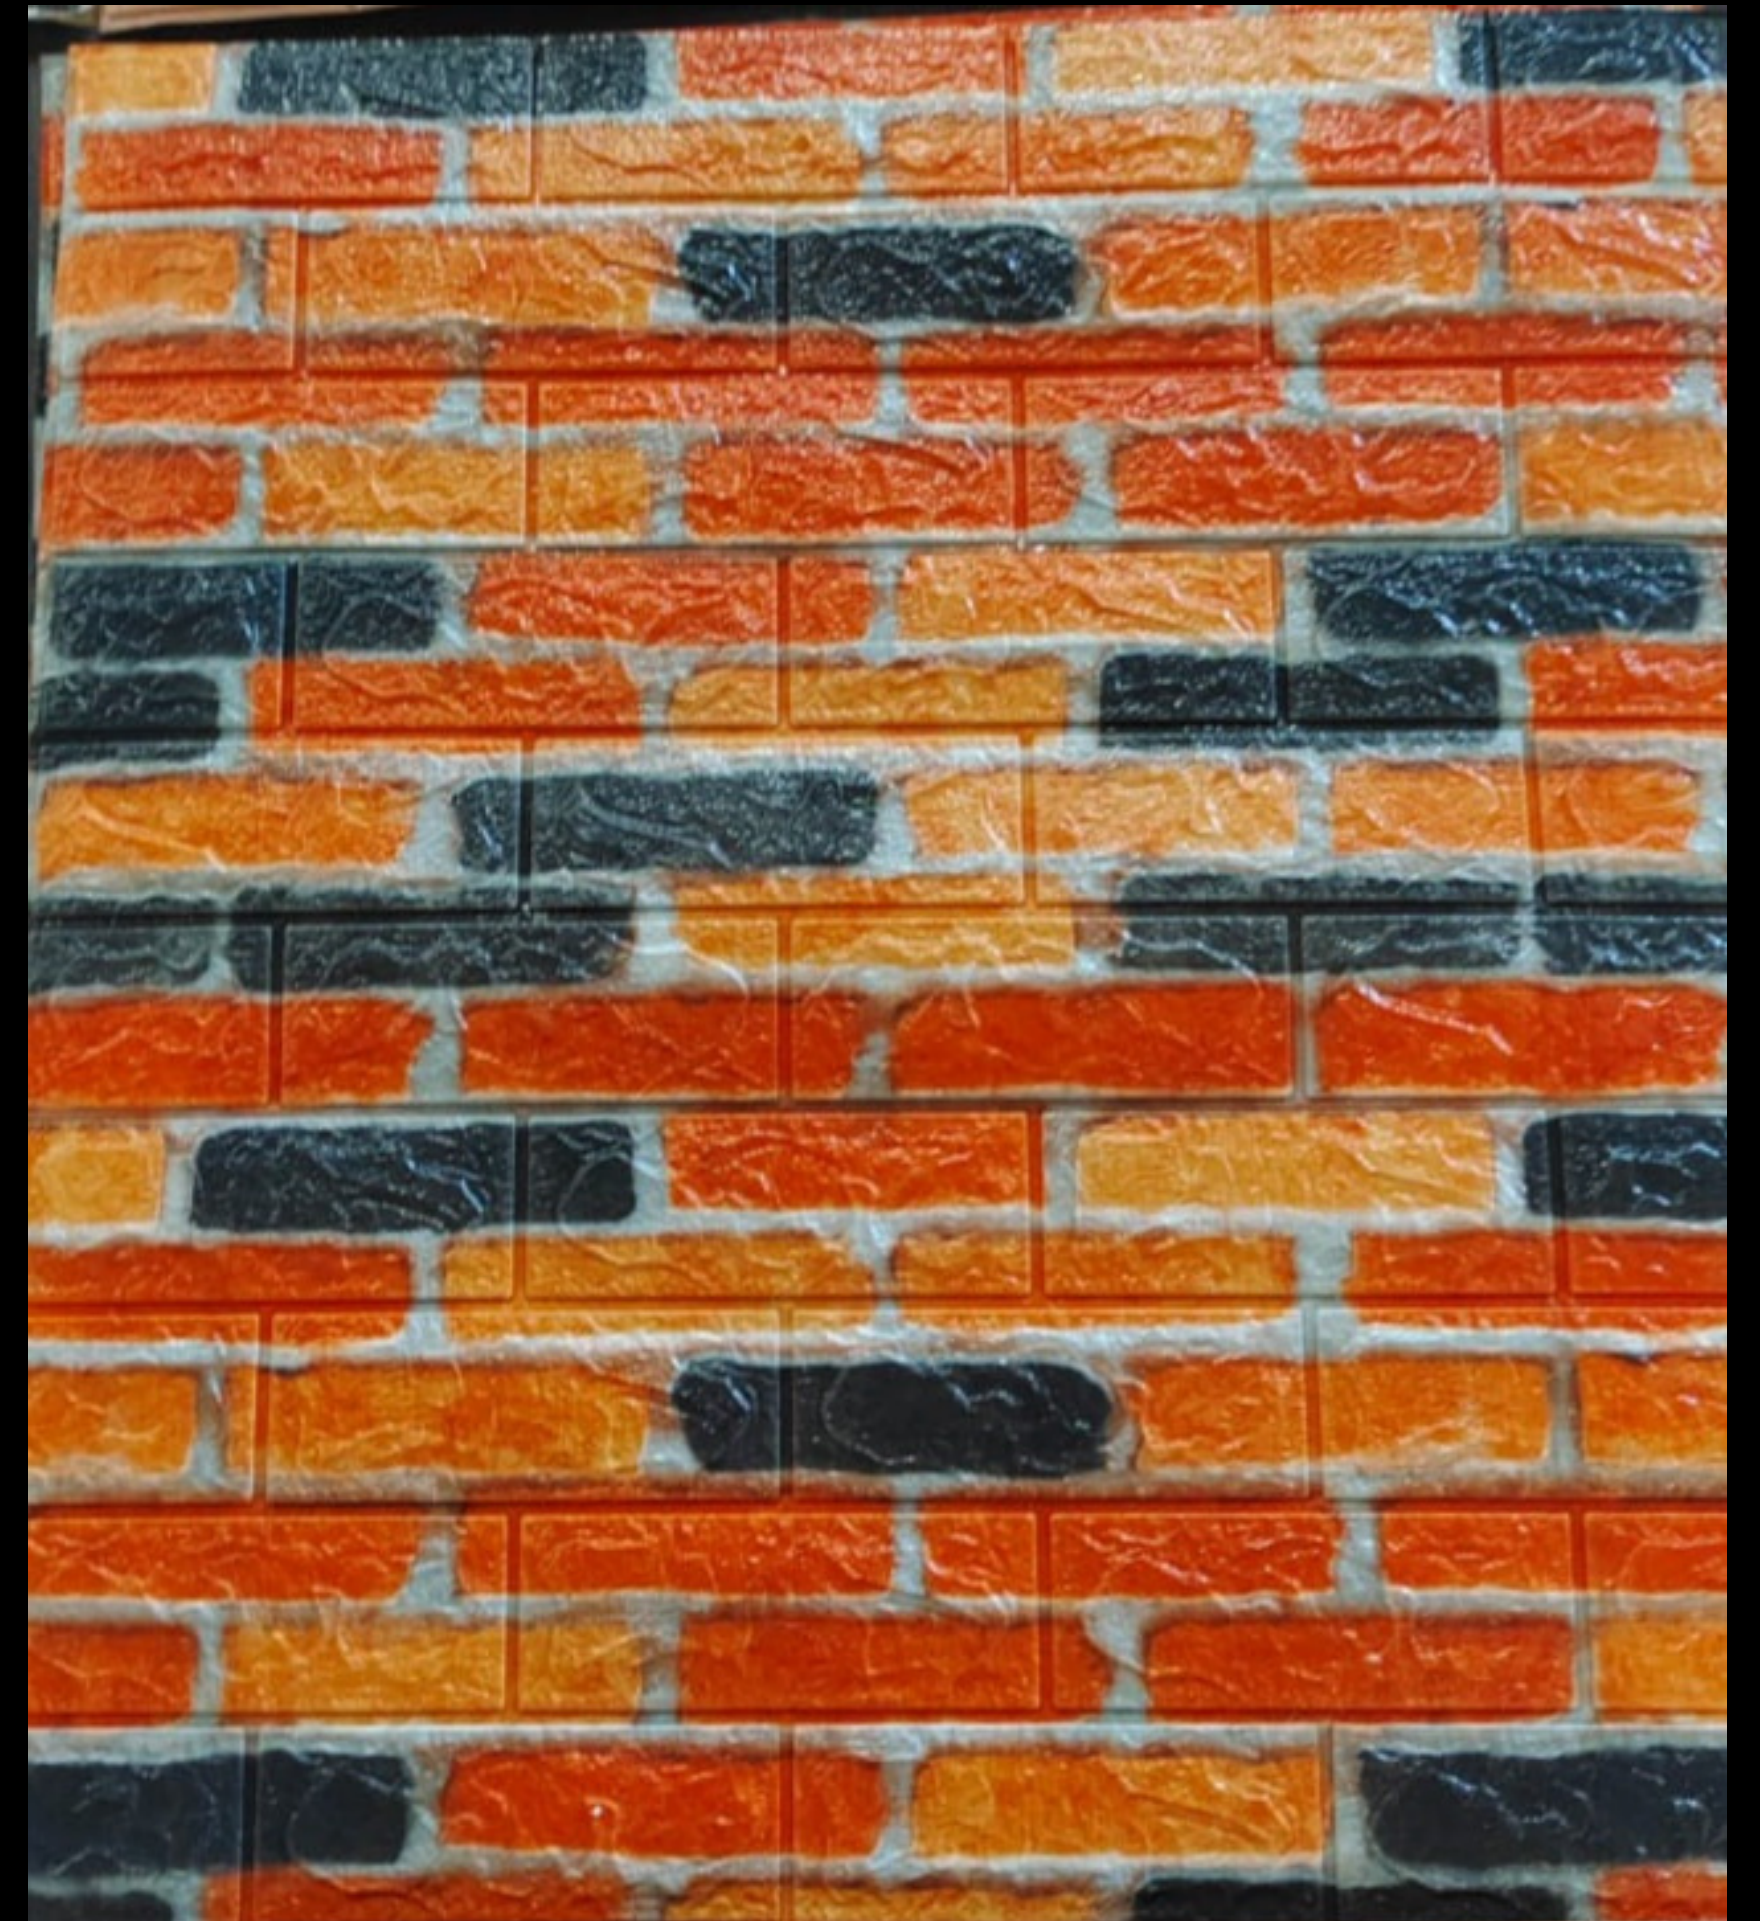

series (B)

MULTI BRICK PATTERN