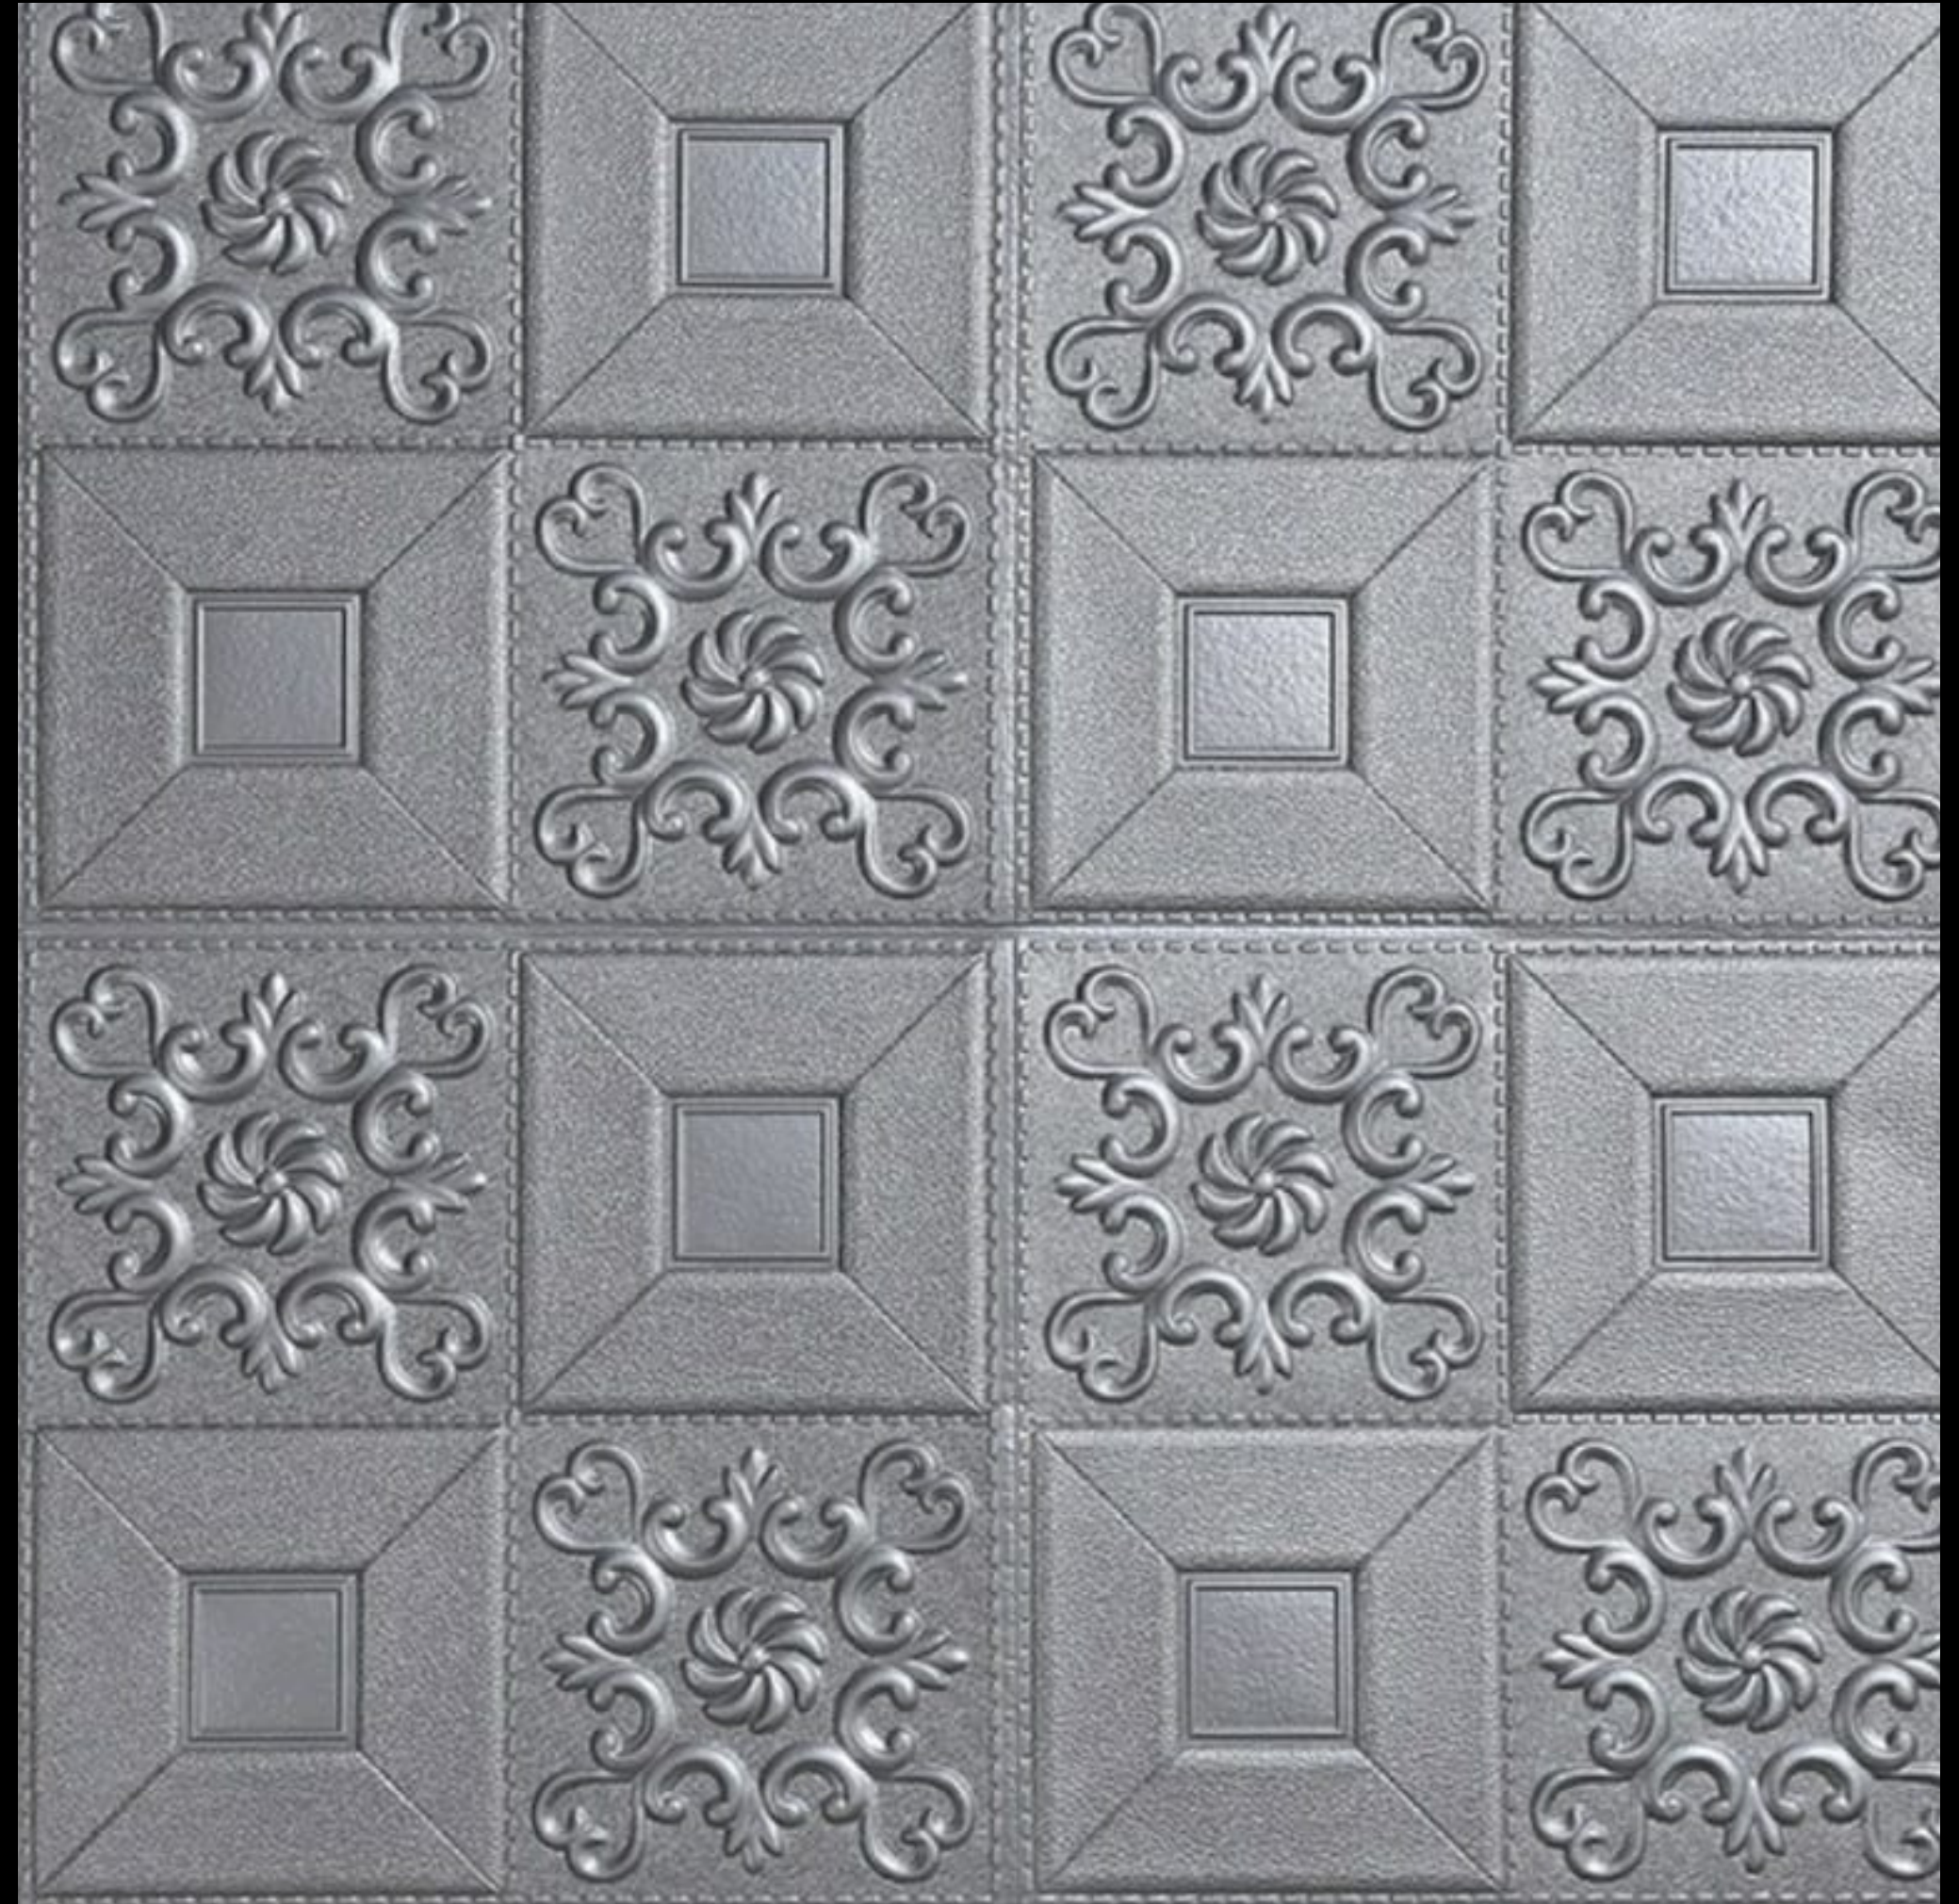

COSMOS TEXTURE
series (B)